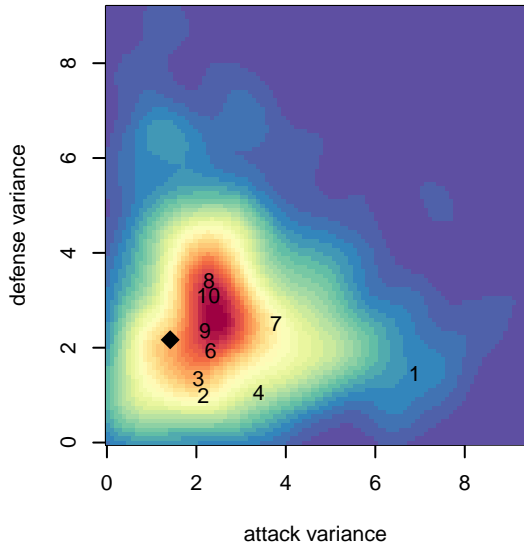

WA Rush Azul B06

Washington Rush SC
 Everett, WA
 B06 total strength=362
 attack=0.35 defense=0.14
 fall league = RCL B06 Div 5 9Aside
 spr league = Win RCL B06 Div 5

alt names used:
 WASHINGTON RUSH AZUL
 Washington Rush B06 Azul C
 Washington Rush B06 Azul
 WA Rush Azul [B06]
 WASHINGTON RUSH AZUL (C) (WA)
 Washington Rush B06 Azul
 Washington Rush B06 Azul C
 Washington Rush B06 Azul C

WA Rush Azul B06
 Dots are actual minus expected GF (blue circles) and GA (red triangles).
 Blue line is smoothed change in attack strength. Red is smoothed change in defense strength.

**attack and defense variance (black dot)
relative to other teams
and top 10 in region**