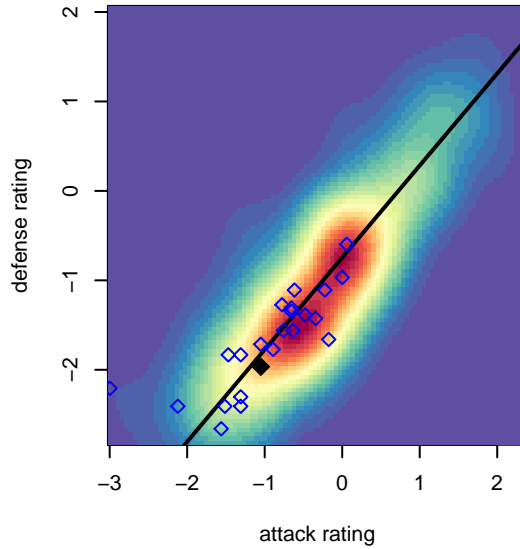

**attack and defense rating
relative to others at age
and all opponents in last 13 months**