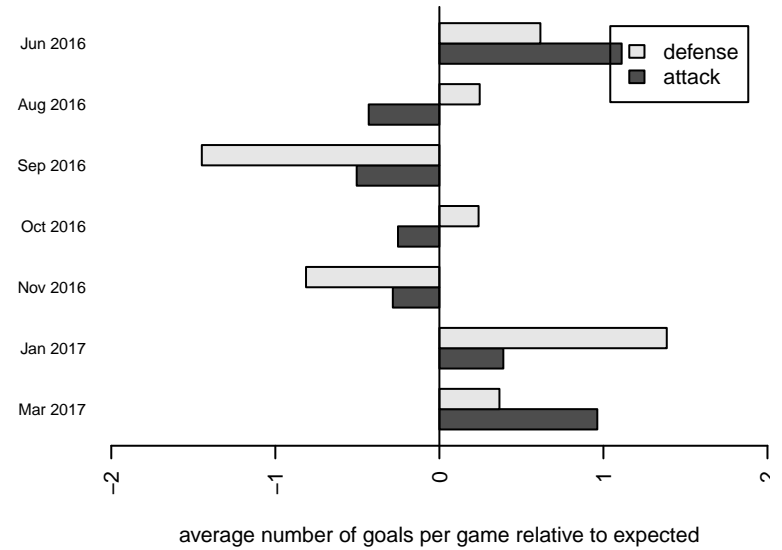

Performance relative to 13 month average