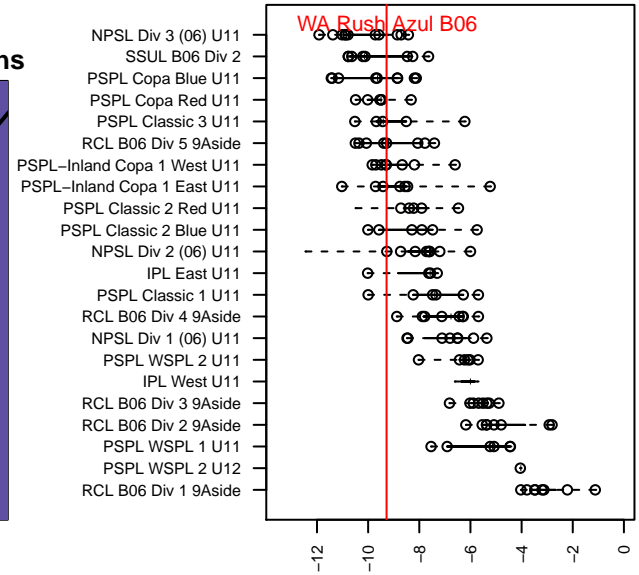

**attack and defense rating
relative to others at age
and all opponents in last 13 months**