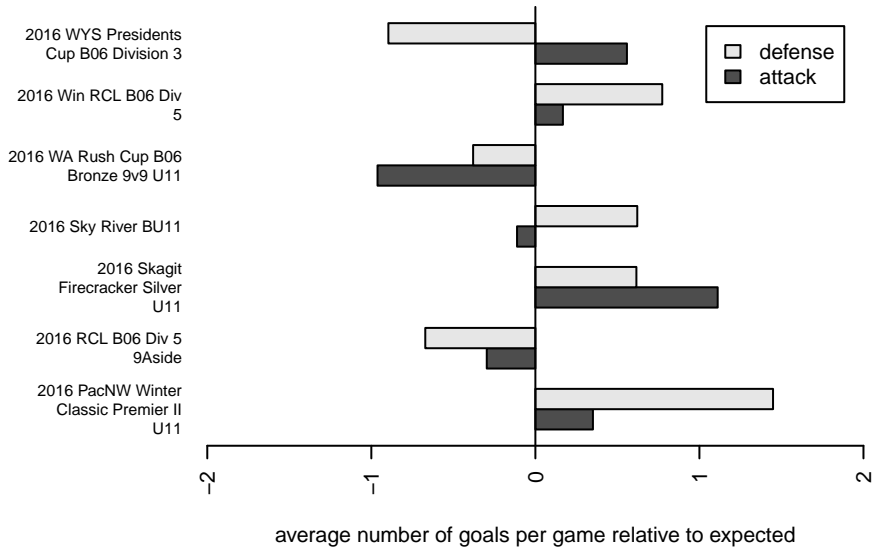

Performance relative to 13 month average