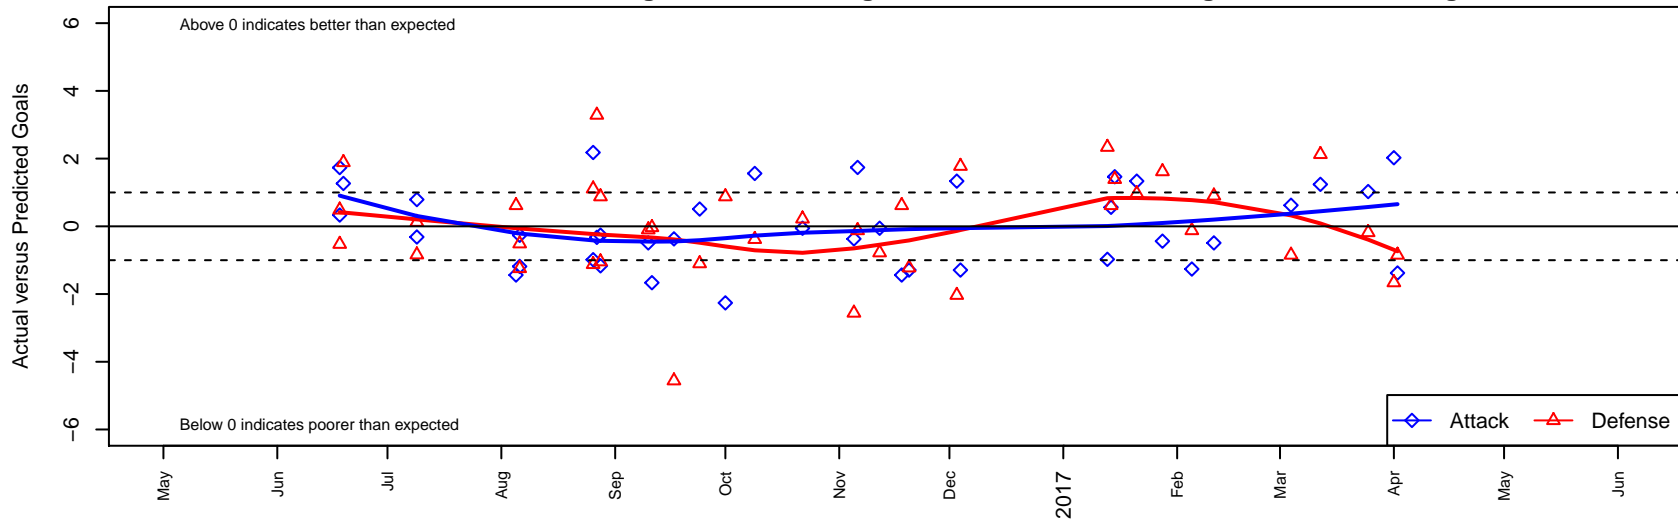

WA Rush Azul B06

Washington Rush SC
 Everett, WA
 B06 total strength=362
 attack=0.35 defense=0.14
 fall league = RCL B06 Div 5 9Aside
 spr league = Win RCL B06 Div 5

alt names used:
 WASHINGTON RUSH AZUL
 Washington Rush B06 Azul C
 Washington Rush B06 Azul
 WA Rush Azul [B06]
 WASHINGTON RUSH AZUL (C) (WA)
 Washington Rush B06 Azul
 Washington Rush B06 Azul C
 Washington Rush B06 Azul C

Venues played:
 2016 Skagit Firecracker Silver U11
 2016 Gunners Invitational 2006 Silver
 2016 WA Rush Cup B06 Bronze 9v9 U11
 2016 Sky River BU11
 2016 RCL B06 Div 5 9Aside
 2016 PacNW Winter Classic Premier II U11
 2016 Win RCL B06 Div 5
 2016 WYS Presidents Cup B06 Division 3

WA Rush Azul B06
 Dots are actual minus expected GF (blue circles) and GA (red triangles).
 Blue line is smoothed change in attack strength. Red is smoothed change in defense strength.

**attack and defense variance (black dot)
relative to other teams
and top 10 in region**